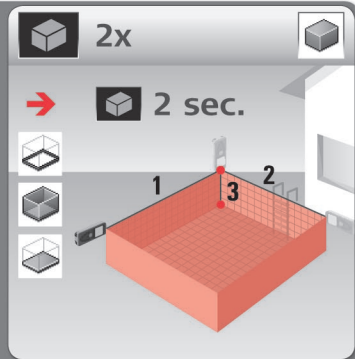

3x 2 sec.

1x 2 sec.

$A = A1 + A2 + A3$

2x 2 sec.

2x 2 sec.

1x 2 sec.

1x 2 sec.

LASER RADIATION – DO NOT STARE INTO BEAM
 620-690nm/0.95mW max.
 CLASS II LASER PRODUCT