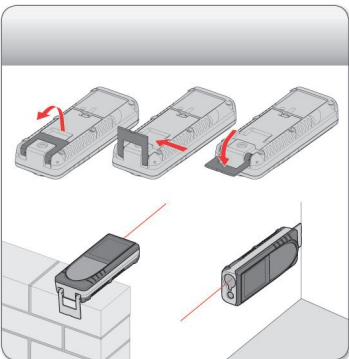

3x 2 sec.

1x 2 sec.

$A = A1 + A2 + A3$

2x 2 sec.

2x 2 sec.

1x 2 sec.

1x 2 sec.

LASER RADIATION – DO NOT STARE INTO BEAM
 620-690nm/0.95mW max.
 CLASS II LASER PRODUCT