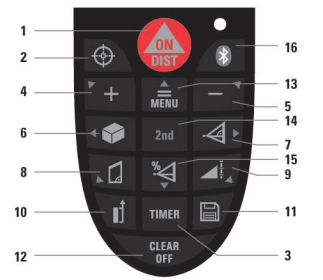

QUICKSTART

Leica DISTO™ D8

- Buttons**
- | | |
|-----------------------|---|
| 1 ON / DIST | 9 Functions |
| 2 (On/measuring) | 10 Reference |
| 3 Digital Pointfinder | 11 Storage / Memory |
| 4 Timer | 12 Clear / Off |
| 5 Plus (+) | 13 Menu / Equal |
| 6 Minus (-) | 14 2 nd for navigation |
| 7 Area / volume | 15 Ind. measurement
(inclination sensor) |
| 8 Trapezoid | 16 Bluetooth activate |

- when it has to be **right**

1x 2 sec. **C**
save constant

1x **C**
recall constant

2x **1** ... **30**
history (1-30)

CLEAR OFF + **2 sec.**
delete history

2x

$a \neq b$

$a = b$