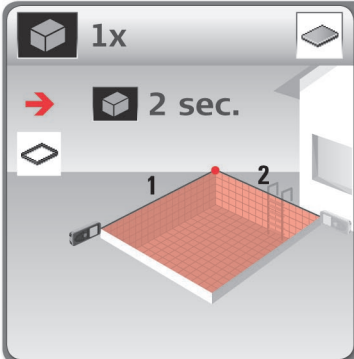

3x 2 sec.

1x 2 sec.

$A = A1 + A2 + A3$

2x 2 sec.

2x 2 sec.

1x 2 sec.

1x 2 sec.

LASER RADIATION – DO NOT STARE INTO BEAM
 620-690nm/0.95mW max.
 CLASS II LASER PRODUCT