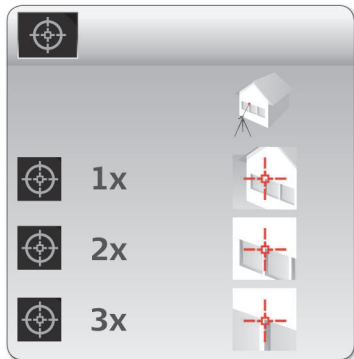

3x 2 sec.

1x 2 sec.

$A = A1 + A2 + A3$

2x 2 sec.

2x 2 sec.

1x 2 sec.

1x 2 sec.

LASER RADIATION – DO NOT STARE INTO BEAM
 620-690nm/0.95mW max.
 CLASS II LASER PRODUCT